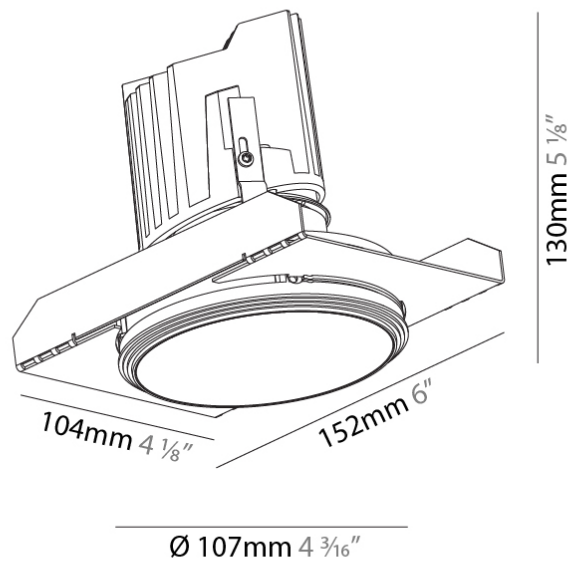

ELECTRICAL

Lamp Type: LED (Zhaga Standard)
Input Wattage (W): 13
Total Output Wattage (W): 11.8
Dimming: Tri-Mode (Non-Dimming and Phase Dimming (120Vac only) and 0-10V Dimming)
Driver Included: No
Driver Location: Recessed Housing
Driver Type: Constant Current - Universal
Driver Class: Class 2
Housing: See components
Input Voltage (V): 120 - 277
Constant Current (MA): 350

LED

Number of LEDs: 1
Color Temperature (°K): 2700 / 3000 / 3500 / 4000
Max. Delivered Lumen (lm): 876 / 909 / 955 / 974
Nominal Lumen (lm): 1304 / 1352 / 1421 / 1450
CRI: >90 CRI
Efficiency (%): 87.9 / 88.4 / 87.9
Lamp Life (hrs): 50000
Upon Request: RGB-W Tunable White Special Color Temperature Special LED

OPTICAL

Reflector°: 18 / 42 / 60
Optic°: Lens Pack - No Lens / Linear Spread Lens / Honeycomb / Spread Lens
Upon Request: Special Beam Angles

RATINGS AND CERTIFICATIONS

382, F 416-247-9319, www.zaneen.com

Available by International for North American Standards at the end of the existing Model #. For assistance on 'custom' specifications, contact zteam@zaneen.com. In a constant effort to supply the best product, we reserve the right to change specifications or materials without notice. The most recent specification sheets are found at zaneen.com

IP rating: IP20