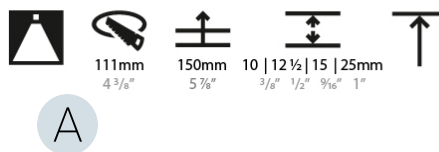

ELECTRICAL

Lamp Type: LED (Zhaga Standard)
Input Wattage (W): 13
Total Output Wattage (W): 11.8
Dimming: Tri-Mode (Non-Dimming and Phase Dimming (120Vac only) and 0-10V Dimming)
Driver Included: No
Driver Location: Recessed Housing
Driver Type: Constant Current - Universal
Driver Class: Class 2
Housing: See components
Input Voltage (V): 120 - 277
Constant Current (MA): 350

LED

Number of LEDs: 1
Color Temperature (°K): 2700 / 3000 / 3500 / 4000
Max. Delivered Lumen (lm): 876 / 909 / 955 / 974
Nominal Lumen (lm): 1304 / 1352 / 1421 / 1450
CRI: >90 CRI
Efficiency (%): 87.9 / 88.4 / 87.9
Lamp Life (hrs): 50000
Upon Request: RGB-W Tunable White Special Color Temperature Special LED

OPTICAL

Reflector°: 18 / 42 / 60
Optic°: Lens Pack - No Lens / Linear Spread Lens / Honeycomb / Spread Lens
Upon Request: Special Beam Angles

RATINGS AND CERTIFICATIONS

382, F 416-247-9319, www.zaneen.com

Available by International for North American Standards at the end of the existing Model #. For assistance on 'custom' specifications, contact zteam@zaneen.com. In a constant effort to supply the best product, we reserve the right to change specifications or materials without notice. The most recent specification sheets are found at zaneen.com

IP rating: IP20